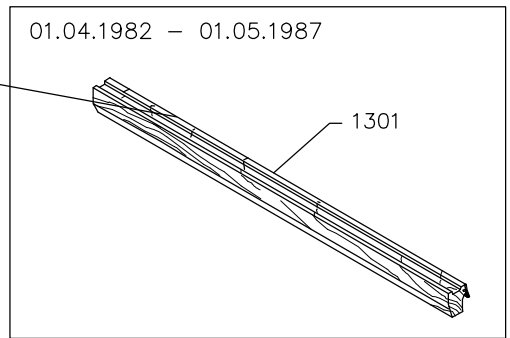

VELUX A/S · W - Product Specifications

Industrivej 19C, DK-8752 Østbirk

Drawn up by FO/SAR	Date 20.03.06	Page 1/75
File No. E 115-01	BASIS OF PRODUCTION NO.	
Copy to	Category 21	Commodity No. 900100
		Operation Edition 67/16

GGL

GGL-AI, GGL-Cu, GGLF-AI, GGLF-Cu,
GGLV-AI, GGLV-Cu, GGLT-AI, GGLT-Cu
GFL-AI, GFL-Cu

List of spare parts