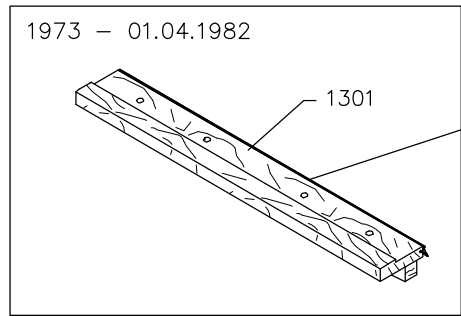

VELUX A/S · W - Product Specifications

Industrivej 19C, DK-8752 Østbirk

Drawn up by FO/SAR	Date 20.03.06	Page 1/75
File No. E 115-01	BASIS OF PRODUCTION NO.	
Copy to	Category 21	Commodity No. 900100
		Operation Edition 67/16

GGL

GGL-AI, GGL-Cu, GGLF-AI, GGLF-Cu,
GGLV-AI, GGLV-Cu, GGLT-AI, GGLT-Cu
GFL-AI, GFL-Cu

List of spare parts